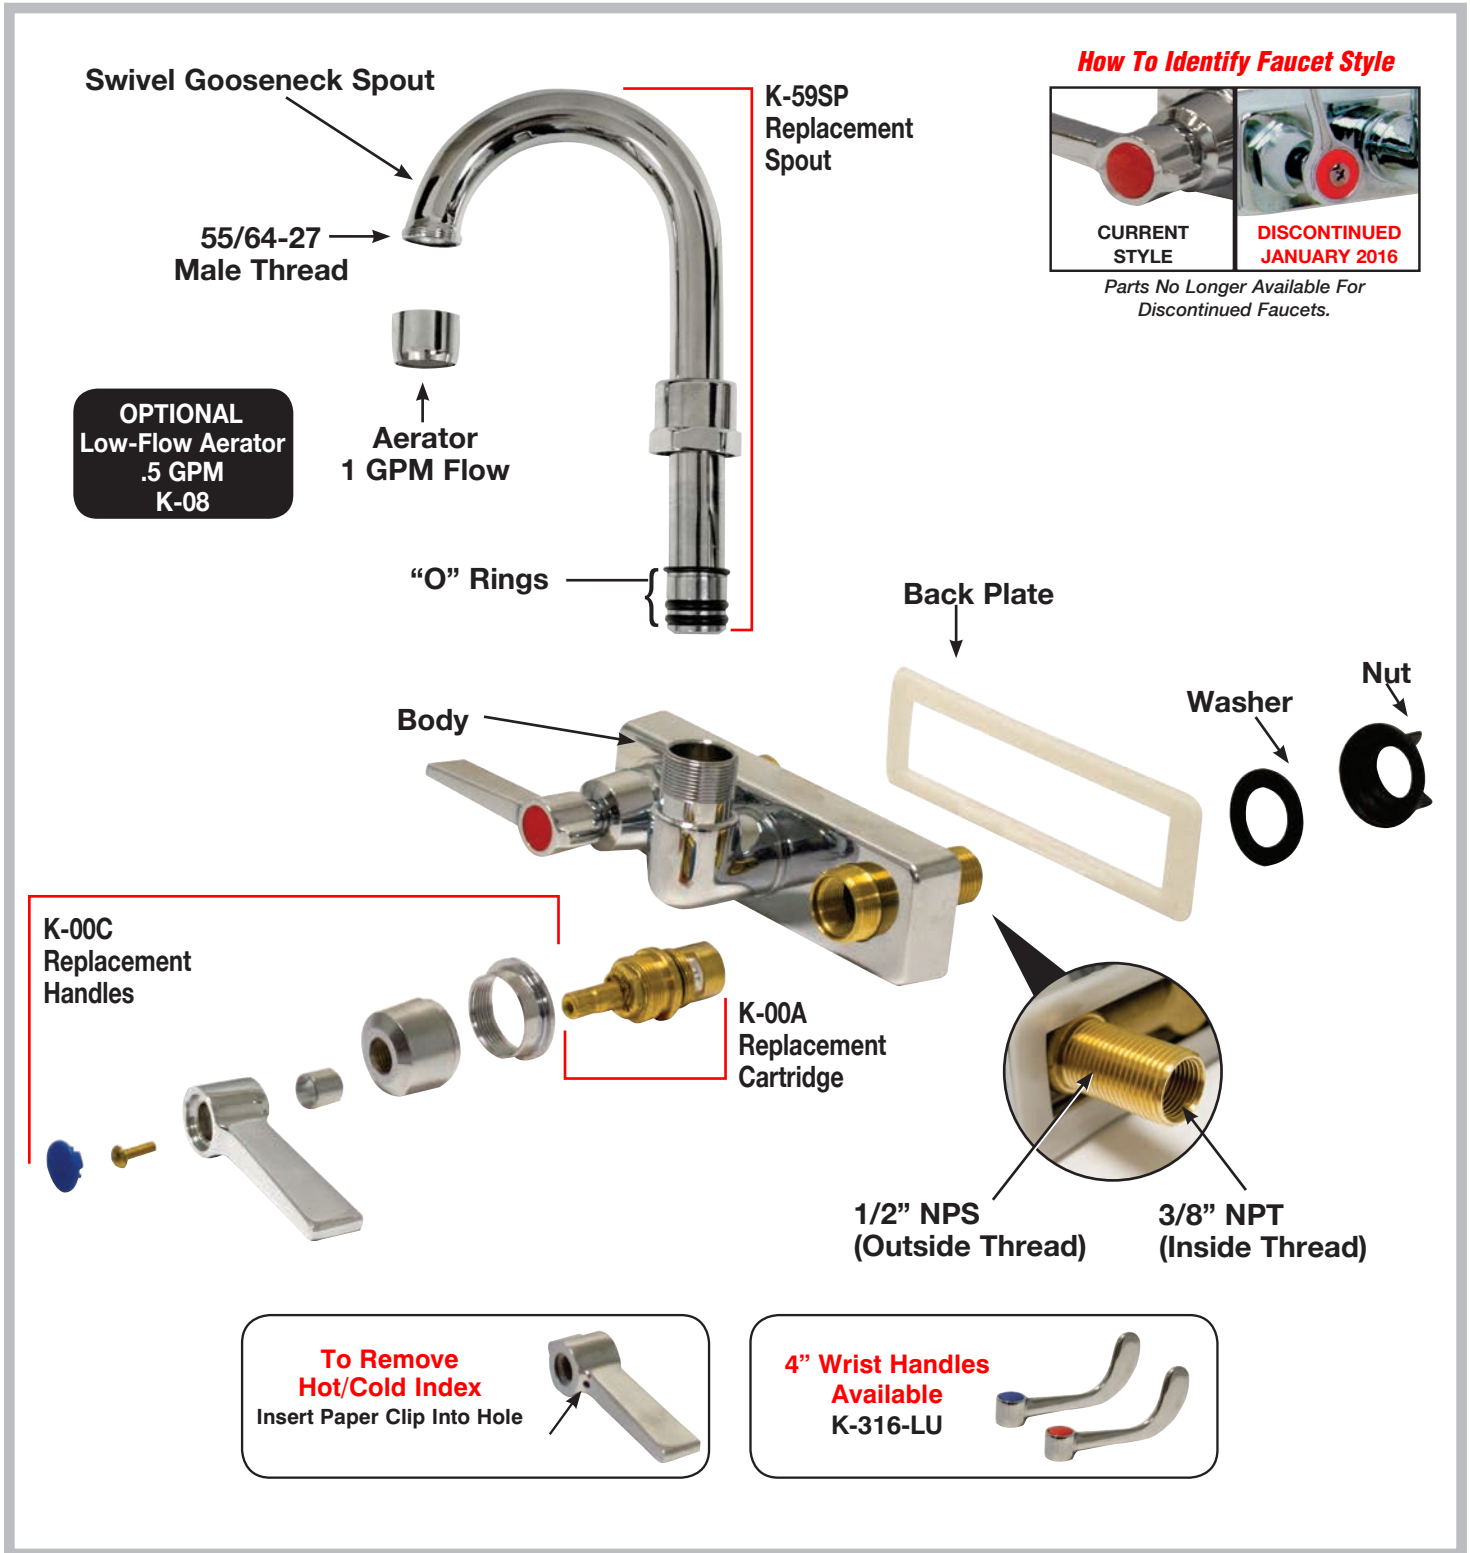

FAUCET PARTS - EXPLODED VIEW

Model: **K-59**

Conforms To NSF 61/9 Lead Free Requirements

WARNING: Faucets on this page may expose you to chemicals, including lead, that are known to the State of California to cause cancer or birth defects or other reproductive harm. For more info., visit www.p65warnings.ca.gov.

FAUCET PARTS - EXPLODED VIEW

Model: K-59 *(Discontinued Style as of January 2016)*

How To Identify Faucet Style

OLD STYLE

NEW STYLE
See Page 1.

Gooseneck
Spout

55/64-27
Male Thread

K-59SP
Replacement
Spout

OPTIONAL
Low-Flow Aerator
.5 GPM
K-08

Aerator
2 GPM

Back Plate

Washer

Nut

DISCONTINUED

K-00
Replacement Kit

1/2" NPS
(Outside Thread)

3/8" NPT
(Inside Thread)

4" Wrist
Available
K-316-L

FAUCET CONFORMS TO ANSI/NSF STANDARD 61 SECTION 9

Customer Service Available To Assist You 1-800-645-3166 8:30 am - 8:00 pm

For Orders & Customer Service: