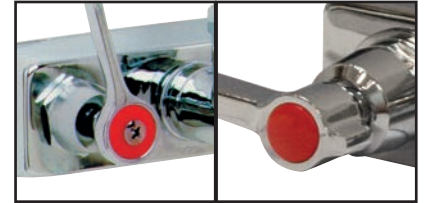

FAUCET PARTS - EXPLODED VIEW

Model: **K-59**

Conforms To NSF 61/9 Lead Free Requirements

WARNING: Faucets on this page may expose you to chemicals, including lead, that are known to the State of California to cause cancer or birth defects or other reproductive harm. For more info., visit www.p65warnings.ca.gov.

FAUCET PARTS - EXPLODED VIEW

Model: K-59 *(Discontinued Style as of January 2016)*

How To Identify Faucet Style

OLD STYLE

NEW STYLE
See Page 1.

Gooseneck
Spout

55/64-27
Male Thread

K-59SP
Replacement
Spout

OPTIONAL
Low-Flow Aerator
.5 GPM
K-08

Aerator
2 GPM

Back Plate

Washer

Nut

DISCONTINUED

K-00
Replacement Kit

1/2" NPS
(Outside Thread)