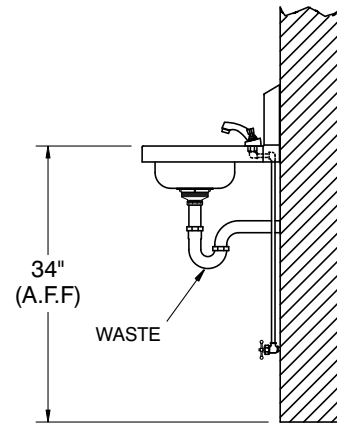

# SUGGESTED PLUMBING FOR HAND SINKS

**Standard Hand Sink  
With Splash Mounted Faucet**

**Standard Hand Sink  
With Deck Mounted Faucet**

**Standard Hand Sink  
With Pedestal Base**

**Models:  
7-PS-727 & 7-PS-747  
Security Units**

**Wall Mounted Multi-Service Sink**