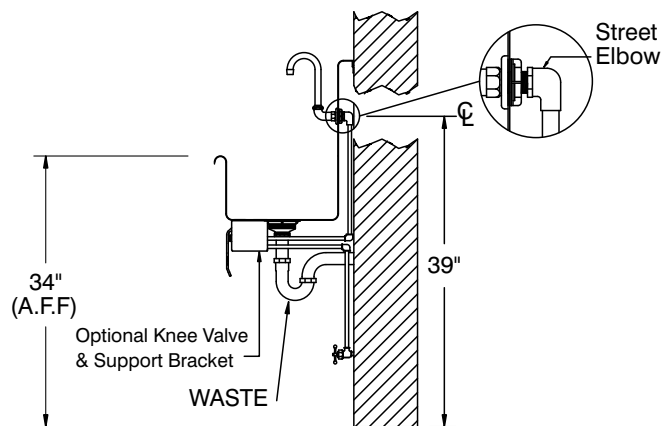

# SUGGESTED PLUMBING FOR HAND SINKS

**Standard Hand Sink  
With Splash Mounted Faucet**

**Standard Hand Sink  
With Deck Mounted Faucet**

**Standard Hand Sink  
With Pedestal Base**

**Models:  
7-PS-727 & 7-PS-747  
Security Units**

**Wall Mounted Multi-Service Sink**