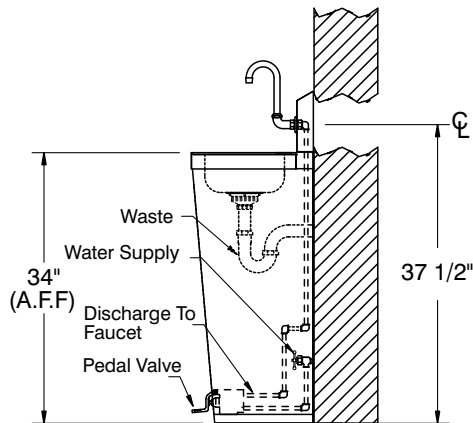

# SUGGESTED PLUMBING FOR HAND SINKS

**Standard Hand Sink  
With Splash Mounted Faucet**

**Standard Hand Sink  
With Deck Mounted Faucet**

**Standard Hand Sink  
With Pedestal Base**

**Models:  
7-PS-727 & 7-PS-747  
Security Units**

**Wall Mounted Multi-Service Sink**