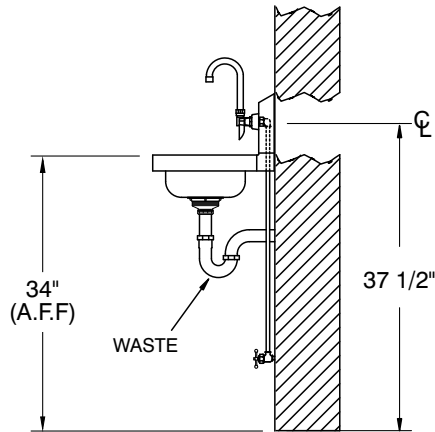

# SUGGESTED PLUMBING FOR HAND SINKS

**Standard Hand Sink  
With Splash Mounted Faucet**

**Standard Hand Sink  
With Deck Mounted Faucet**

**Standard Hand Sink  
With Pedestal Base**

**Models:  
7-PS-727 & 7-PS-747  
Security Units**

**Wall Mounted Multi-Service Sink**