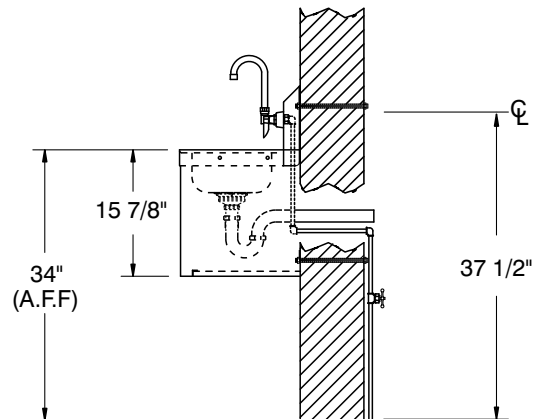

# SUGGESTED PLUMBING FOR HAND SINKS

**Standard Hand Sink  
With Splash Mounted Faucet**

**Standard Hand Sink  
With Deck Mounted Faucet**

**Standard Hand Sink  
With Pedestal Base**

**Models:  
7-PS-727 & 7-PS-747  
Security Units**

**Wall Mounted Multi-Service Sink**