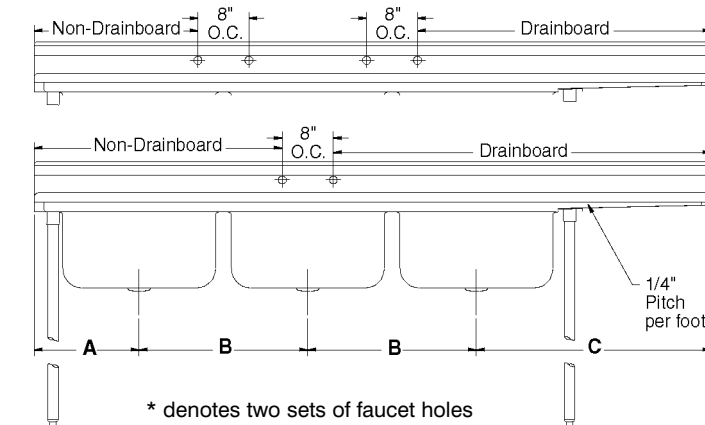

PLUMBING ROUGH-INS & REGALINE LEG CLEARANCE SPECIFICATIONS

SUGGESTED PLUMBING ROUGH-INS FOR REGALINE SINKS

TOL ± .500"

ALL DIMENSIONS ARE TYPICAL

Drain Locations	X
16" x 20" Bowl (s)	13 5/8"
20" x 20" Bowl (s)	13 5/8"
18" x 24" Bowl (s)	15 5/8"
24" x 24" Bowl (s)	15 5/8"
20" x 28" Bowl (s)	17 5/8"

Bottom of Bowl	Z
12" Bowl Depth	22"
14" Bowl Depth	20"

Faucet Locations	One Comp.	Two Comp.	Three Comp.	Four Comp.
<i>16" x 20" Bowl (s)</i>				
Non-Drainboard	8 1/2"	17 3/4"	27"	*17 3/4"
18" Drainboard	22 7/8"	32 1/8"	41 3/8"	*32 1/8"
24" Drainboard	28 7/8"	38 1/8"	47 3/8"	*38 1/8"
36" Drainboard	40 7/8"	50 1/8"	59 3/8"	*50 1/8"
<i>20" x 20" Bowl (s)</i>				
Non-Drainboard	10 1/2"	21 3/4"	33"	*21 3/4"
18" Drainboard	24 7/8"	36 1/8"	47 3/8"	*36 1/8"
24" Drainboard	30 7/8"	42 1/8"	53 3/8"	*42 1/8"
36" Drainboard	42 7/8"	54 1/8"	65 3/8"	*54 1/8"
<i>18" x 24" Bowl (s)</i>				
Non-Drainboard	9 1/2"	19 3/4"	30"	*19 3/4"
18" Drainboard	23 7/8"	34 1/8"	44 3/8"	*34 1/8"
24" Drainboard	29 7/8"	40 1/8"	50 3/8"	*40 1/8"
36" Drainboard	41 7/8"	52 1/8"	62 3/8"	*52 1/8"
<i>24" x 24" Bowl (s)</i>				
Non-Drainboard	12 1/2"	25 3/4"	*25 3/4"	*25 3/4"
24" Drainboard	32 7/8"	46 1/8"	*46 1/8"	*46 1/8"
36" Drainboard	44 7/8"	58 1/8"	*58 1/8"	*58 1/8"
<i>20" x 28" Bowl (s)</i>				
Non-Drainboard	10 1/2"	21 3/4"	33"	*21 3/4"
18" Drainboard	24 7/8"	36 1/8"	47 3/8"	*36 1/8"
24" Drainboard	30 7/8"	42 1/8"	53 3/8"	*42 1/8"
36" Drainboard	42 7/8"	54 1/8"	65 3/8"	*54 1/8"

LEG CLEARANCE FOR REGALINE SINKS

TOL ± .500"

ALL DIMENSIONS ARE TYPICAL

Right to Left Leg Clearance	X	Y
18" Drainboards	15 1/2"	
24" Drainboards	21 1/2"	
36" Drainboards		28 3/4"

Right to Left Leg Clearance	Z			
	1 Comp.	2 Comp.	3 Comp.	4 Comp.
16" x 20" Bowl	19 5/8"	38 1/8"	56 5/8"	75 1/8"
20" x 20" Bowl	23 5/8"	46 1/8"	68 5/8"	91 1/8"
18" x 24" Bowl	21 5/8"	42 1/8"	62 5/8"	83 1/8"
24" x 24" Bowl	27 5/8"	54 1/8"	80 5/8"	107 1/8"
20" x 28" Bowl	23 5/8"	46 1/8"	68 5/8"	91 1/8"