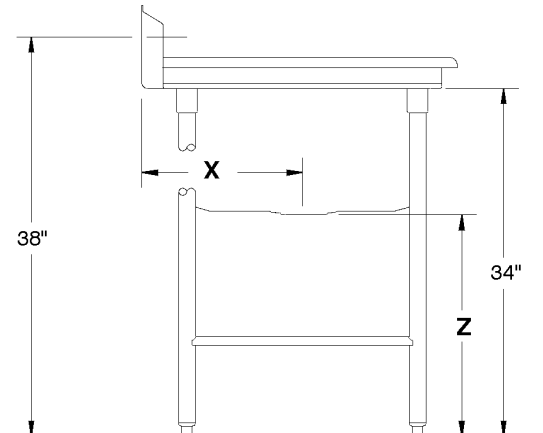

PLUMBING ROUGH-INS & REGALINE LEG CLEARANCE SPECIFICATIONS

SUGGESTED PLUMBING ROUGH-INS FOR REGALINE SINKS

TOL ± .500"

ALL DIMENSIONS ARE TYPICAL

Drain Locations	X
16" x 20" Bowl (s)	13 5/8"
20" x 20" Bowl (s)	13 5/8"
18" x 24" Bowl (s)	15 5/8"
24" x 24" Bowl (s)	15 5/8"
20" x 28" Bowl (s)	17 5/8"

Bottom of Bowl	Z
12" Bowl Depth	22"
14" Bowl Depth	20"

Faucet Locations	One Comp.	Two Comp.	Three Comp.	Four Comp.
<i>16" x 20" Bowl (s)</i>				
Non-Drainboard	8 1/2"	17 3/4"	27"	*17 3/4"
18" Drainboard	22 7/8"	32 1/8"	41 3/8"	*32 1/8"
24" Drainboard	28 7/8"	38 1/8"	47 3/8"	*38 1/8"
36" Drainboard	40 7/8"	50 1/8"	59 3/8"	*50 1/8"
<i>20" x 20" Bowl (s)</i>				
Non-Drainboard	10 1/2"	21 3/4"	33"	*21 3/4"
18" Drainboard	24 7/8"	36 1/8"	47 3/8"	*36 1/8"
24" Drainboard	30 7/8"	42 1/8"	53 3/8"	*42 1/8"
36" Drainboard	42 7/8"	54 1/8"	65 3/8"	*54 1/8"
<i>18" x 24" Bowl (s)</i>				
Non-Drainboard	9 1/2"	19 3/4"	30"	*19 3/4"
18" Drainboard	23 7/8"	34 1/8"	44 3/8"	*34 1/8"
24" Drainboard	29 7/8"	40 1/8"	50 3/8"	*40 1/8"
36" Drainboard	41 7/8"	52 1/8"	62 3/8"	*52 1/8"
<i>24" x 24" Bowl (s)</i>				
Non-Drainboard	12 1/2"	25 3/4"	*25 3/4"	*25 3/4"
24" Drainboard	32 7/8"	46 1/8"	*46 1/8"	*46 1/8"
36" Drainboard	44 7/8"	58 1/8"	*58 1/8"	*58 1/8"
<i>20" x 28" Bowl (s)</i>				
Non-Drainboard	10 1/2"	21 3/4"	33"	*21 3/4"
18" Drainboard	24 7/8"	36 1/8"	47 3/8"	*36 1/8"
24" Drainboard	30 7/8"	42 1/8"	53 3/8"	*42 1/8"
36" Drainboard	42 7/8"	54 1/8"	65 3/8"	*54 1/8"

Front to Rear Leg Clearance	Y
16" x 20" Bowl (s)	16 3/4"
20" x 20" Bowl (s)	16 3/4"
18" x 24" Bowl (s)	20 3/4"
24" x 24" Bowl (s)	20 3/4"
20" x 28" Bowl (s)	24 3/4"